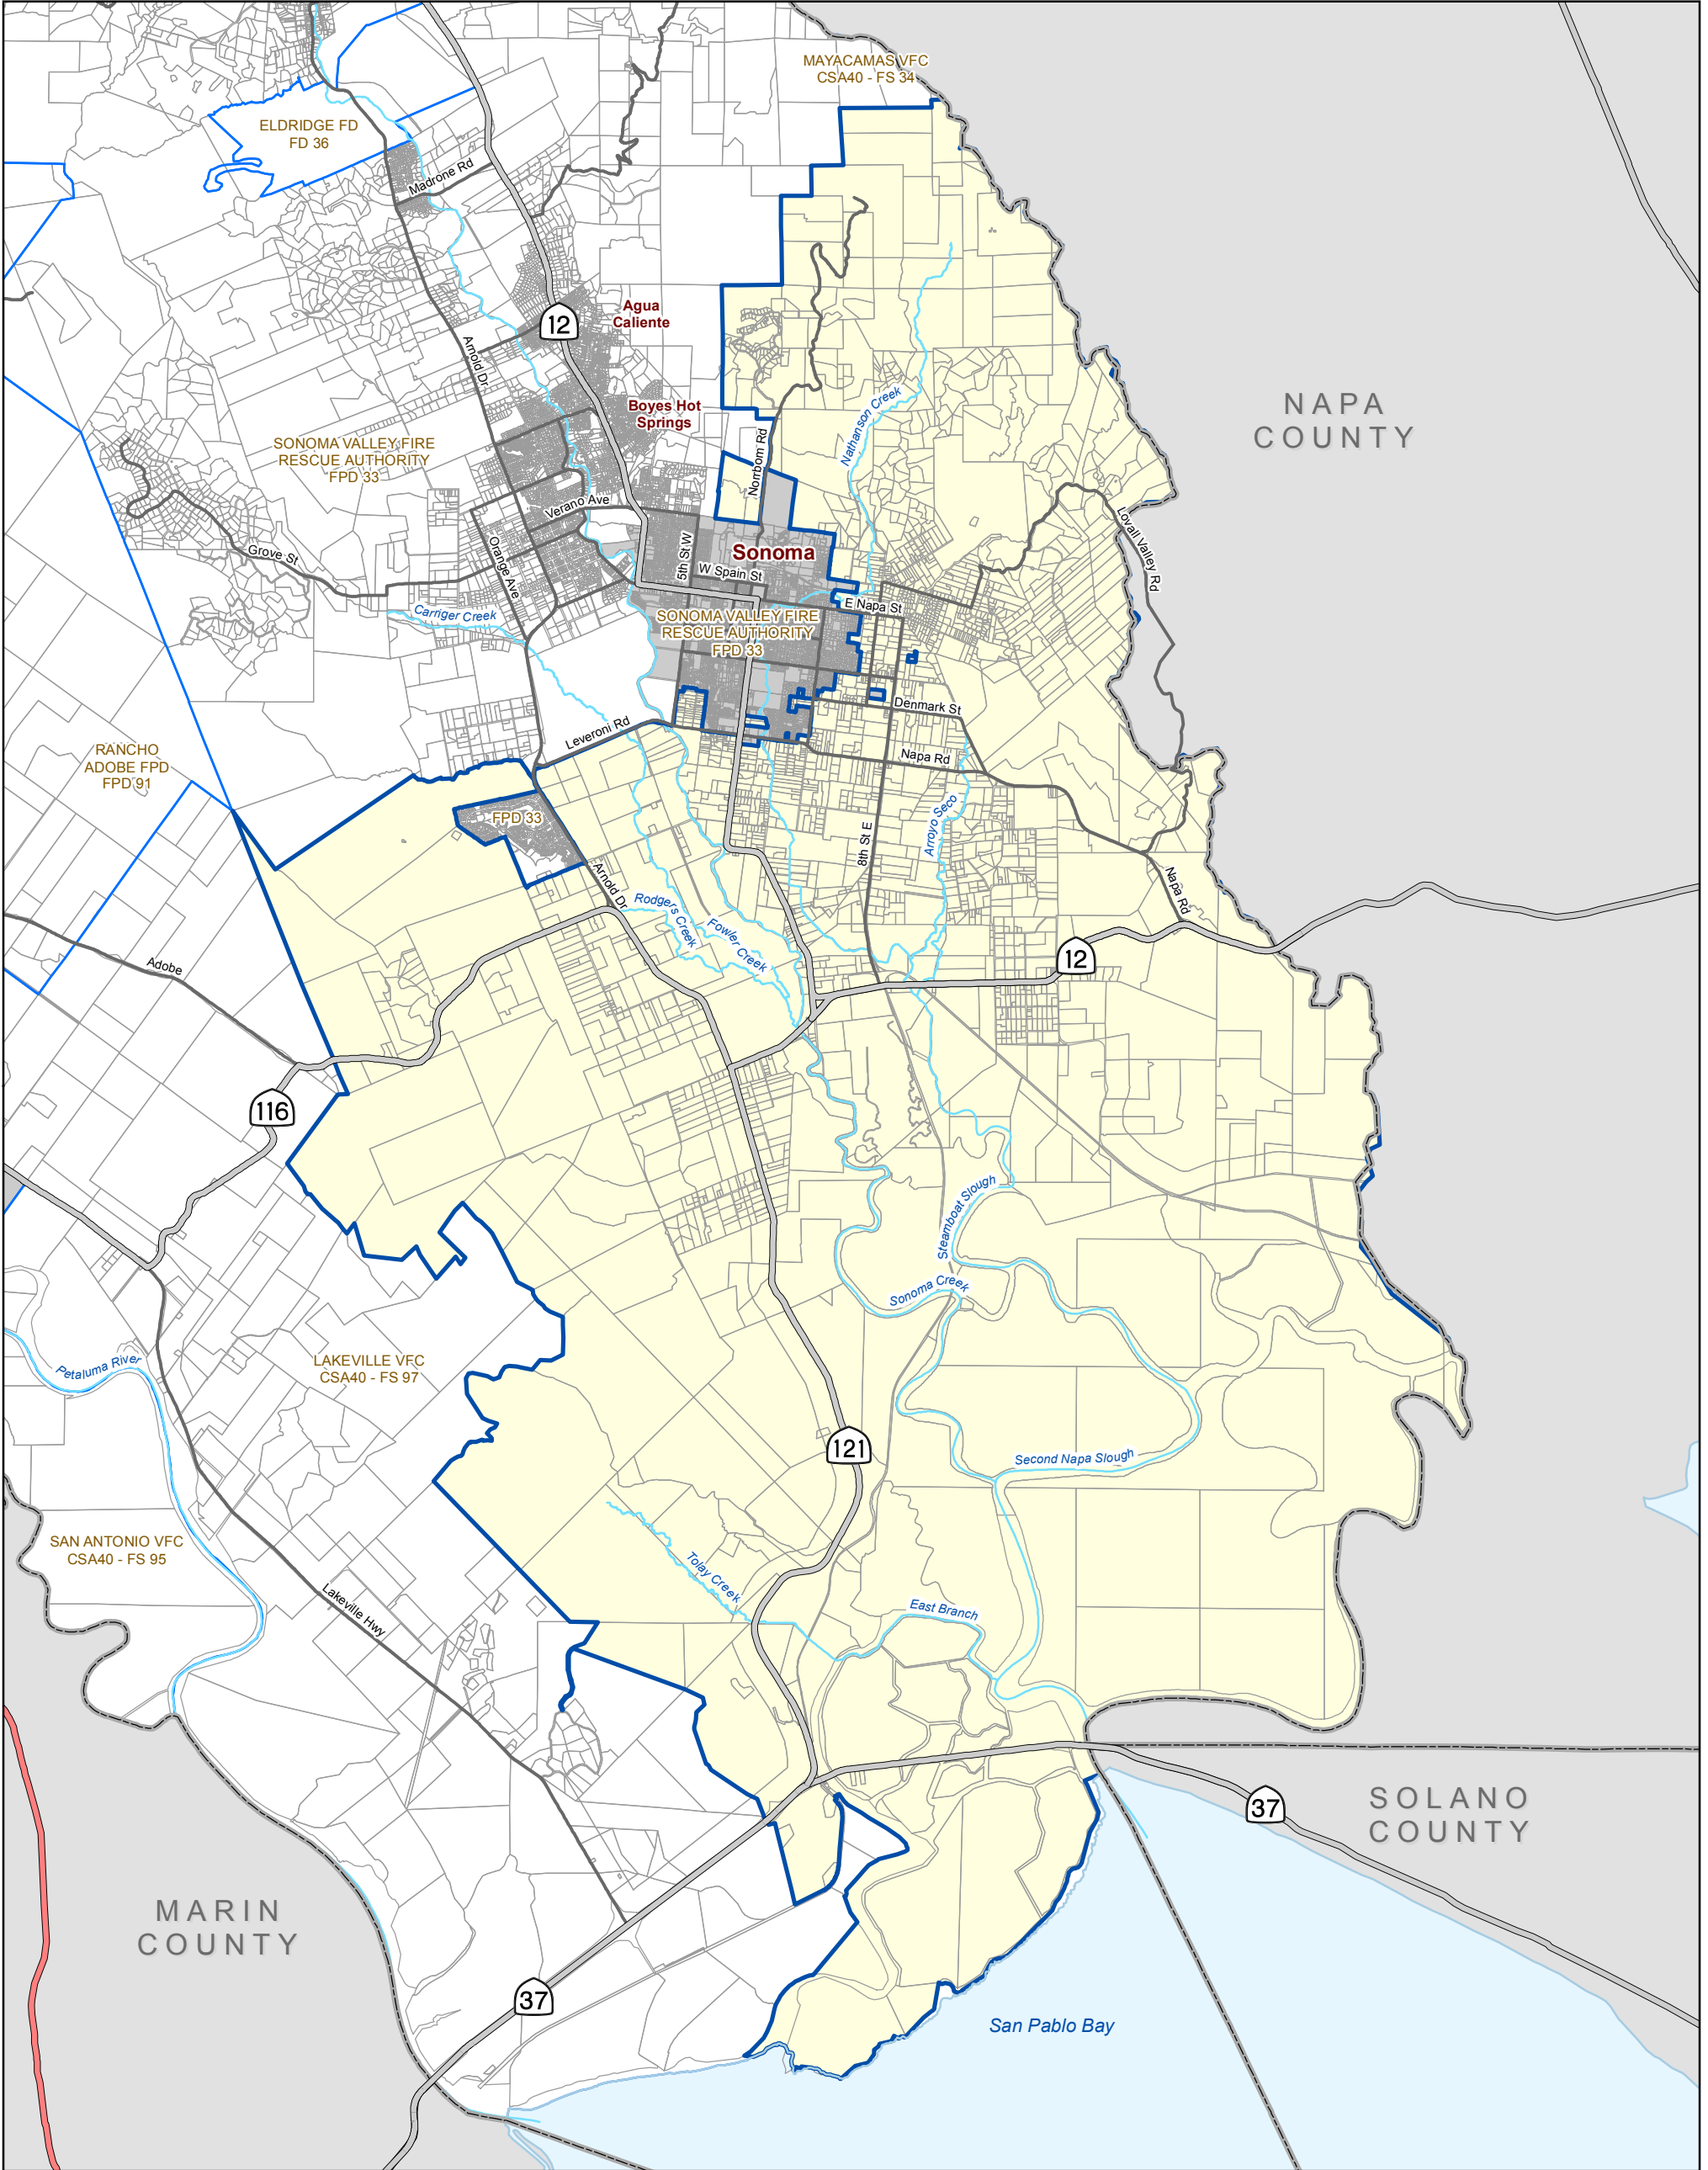

SONOMA LAFCO

Schell-Vista FPD Sonoma County, CA

Legend

- Schell-Vista FPD*
- Other Fire District
- GIS Parcel
- Incorporated City

*Schell-Vista FPD has a zero sphere of influence:
LAFCO Res. # 2717, 11/6/19 (File No. 2019-15)

Map Date: 11/06/2019
Revision Date: 01/30/2020